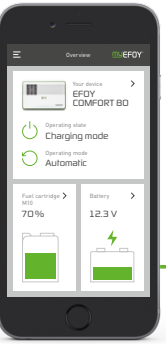

The EFOY COMFORT automatically charges your consumer battery to full capacity. So you always have plenty of eco-friendly power to meet your energy requirements – all year round. It doesn't get any more convenient than this!