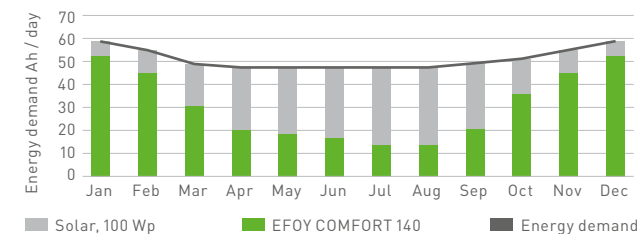

Very simple to operate

The high-quality and user-friendly operating panel is installed inside your mobile home.

Turn your smart phone or tablet into a remote control for your EFOY COMFORT with the EFOY app myEFOY function. Choose the operating mode with the press of a button and see all important data regarding your fuel cell, fuel cartridge and battery all on one screen. All you require is the EFOY Bluetooth adapter. Benefit also from the EFOY app services: dealer search in your area, service tips and much more. Download now.

The fuel cartridge

Away from the power grid for weeks at a time.

EFOY fuel cartridges, a safety-tested fuel system, were specially developed for EFOY fuel cells. EFOY fuel cartridges can be changed in seconds. It's a simple and clean process. With an M10 fuel cartridge, you are independent from any power grid for up to 4 weeks. You will find our worldwide dealer network on our website.