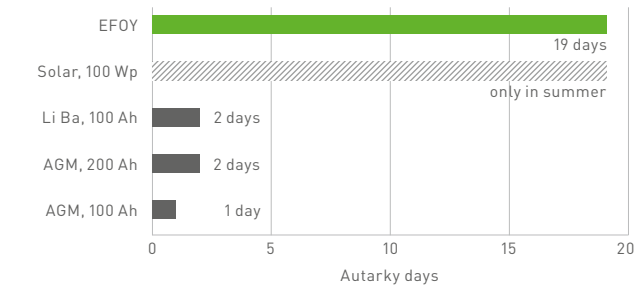

Installation

Whether in a RV, on a boat or in a cabin: your EFOY dealer will always help you find the right place to install your EFOY COMFORT.

365 days independence from the grid

72% of motor home owners want to be at least 4 days autarkic (Source: Promobil 08/2015). A motorhome is 19 days self-sufficient with an EFOY COMFORT 140 and an M10 cartridge.

EFOY COMFORT in comparison

Power requirements 47 Ah / day without heating

Even longer autarky with hybrid solution

Combine the EFOY with a solar system and take advantage of solar energy in the summer and profit from 100% power even when the sun is not shining.